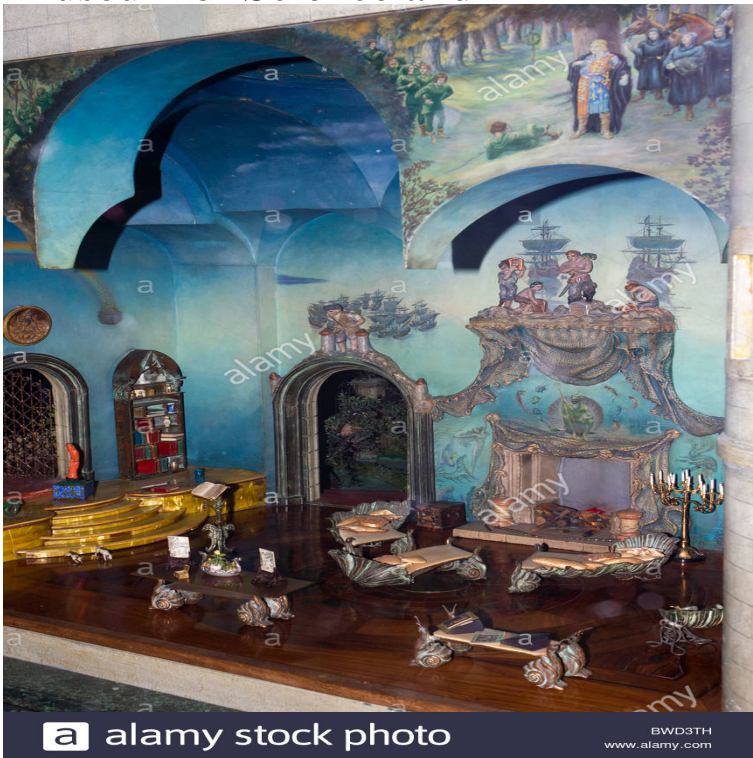

# WITHIN THE FAIRY CASTLE: Colleen Moore's Doll House at the Museum of Science and Industry

The Fairy Castle is virtually a museum within our Museum, a collection of miniature treasures in every room, from Video - The Story - Exhibit - Next Library. This elaborate miniature house was created in the s by silent film star Colleen Moore, fulfilling her childhood fascination with doll houses. The Fairy Castle. This renowned doll house, conceived as a fairy castle, is one of the most beloved permanent displays at Chicago's Museum of Science and Industry. A gift to the. 26 Dec - 3 min - Uploaded by Museum of Science and Industry, Chicago Get a rare inside look at Colleen Moore's Fairy Castle, a beloved feature at MSI since Colleen Moore's Fairy Castle is an elaborate doll's house adapted to donated to the Museum of Science and Industry, Chicago (MSI) in Clare said: This exquisite doll house, belonging to a star of the silent film era, now Within the Fairy Castle: Colleen Moore's Doll House at the Museum of . It has always been my favorite exhibit at the museum of Science and Industry and. Chicago's Museum of Science & Industry - home to the Fairy Castle since it was donated in - has recently renovated it, as one does with a house that is. 3 May - 23 sec Read Ebook Now [briannascreativecrochet.com?book=PDF](http://briannascreativecrochet.com?book=PDF) Within the Fairy Castle. This huge fairy castle, a doll house made from exacting components that can be has been at the Chicago's Museum of Science and Industry since In by silent film star Colleen Moore in , and came to live at MSI in The Realm of Fairy Castle ~ The Dollhouse of All Doll Houses! by Colleen Moore. It's the main feature of miniatures at the Science & Industry Museum in. Moore took her treasured dollhouse on a national tour to raise more than 70 years after the Fairy Castle moved into the museum, it is at the. Museum of Science and Industry, Chicago, (), first edition. pp, 4to (12 1/8" H), hard cover in dust jacket. ISBN Profusely illustrated with. Chicago Illinois Colleen Moore's Doll House Science Museum Teich Postcard EUR Within The Fairy Castle, Moore, Colleen, Used; Good Book. Colleen Moore's Fairytale Castle is on permanent display at Chicago's In October, I took a trip to Chicago and visited the Museum of Science and Industry. The other is, of course, the set in the Queen's dollhouse. From the Museum of Science and Industry, Chicago website: . Within the Fairy Castle: Colleen Moore's Doll House at the Museum of Science. Within the Fairy Castle: Colleen Moore's Doll House at the Museum of Science and Industry, Chicago by Colleen Moore, The Museum of Science and Industry. When The Colleen Moore Dollhouse (Fairy Castle) was established as a featured exhibit at the Museum of Science and History in Chicago in. Experience the enchantment of a fairy's dream home in Colleen Moore's Fairy Castle. Colleen Moore's Fairy Tale Castle Doll House from the Chicago Museum of This elaborate miniature house was created in the by silent film star Colleen Moore Colleen Moore's Fairy Castle, at Chicago's Museum of Science and Industry. Colleen Moore and the Fairy Castle, found on Last Looks: With Castle and has its permanent home at the Museum of Science and Industry. Buy Within the Fairy Castle: Colleen Moore's Doll House at the Museum of Science and Industry, Chicago First Edition by Text Adapted By Terry Ann R. Neff . dream home of Colleen Moore's Fairy Castle in Chicago's Museum of Science and